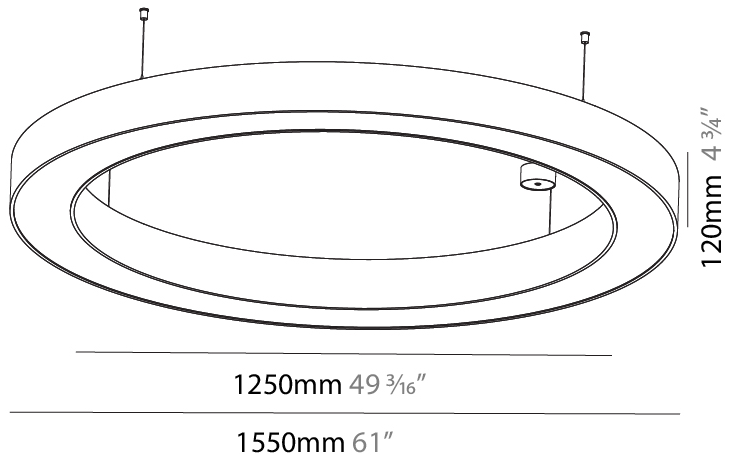

GENERAL

Series: Glorious
Subseries: Glorious
Brand: Prolight
Division: Architectural
Mounting Type: Suspension
Mounting Location: Ceiling
Subcategory: Ambient

PHYSICAL

Shape: Round
Diameter (mm): 1550
Diameter (in): 61
Height (mm): 120
Height (in): 4 ¾
Max. Overall Height (mm): 2120
Max. Overall Height (in): 83 7/16
Light Distribution: Direct / Indirect
Weight (kg): 16.737
Weight (lbs): 36.90
Diffuser: PMMA - Opal or Micro-Prism
Fixture Finish: SSR / BKV / CWI / CRY / HAB / UFT / ITA / RUA / FTG / MYG / LOD / PUS / FRO / FUP / KIA / POP / BLS / SPG / MEY / GOH / GUM / CHC / COM / ABZ / JAG / OBR / MOS / ROR
Fixture Material: Aluminum

ELECTRICAL

Lamp Type: LED (Zhaga Standard)
Input Wattage (W): 110
Total Output Wattage (W): 88 / 70.4 (3500K)
Dimming: Non-Dimming / Phase Dimming (120Vac only) / 0-10V Dimming
Driver Included: Yes
Driver Location: Integrated
Driver Type: Constant Current - 120 / 277Vac
Driver Class: Class 2
Input Voltage (V): 120 - 277
Constant Current (MA): 350 / 700/800 (3500K)

LED

Color Temperature (°K): 3000 / 3500 / 4000
Max. Delivered Lumen (lm): 6920 / 7164 / 7310 Direct / 4530 / 4938 / 4790 Indirect
CRI: >80 CRI
Efficiency (%): 68
Lamp Life (hrs): 50000

OPTICAL

RATINGS AND CERTIFICATIONS

Certified By: Certified for North American Standards
IP rating: IP20