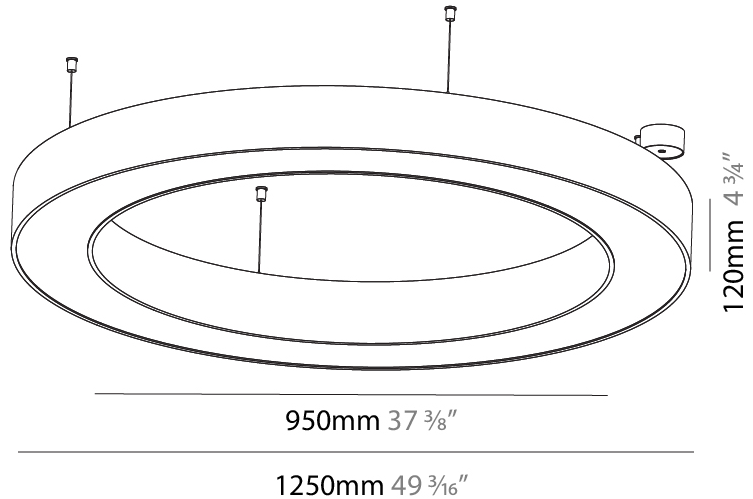

GENERAL

Series: Glorious
Subseries: Glorious
Brand: Prolight
Division: Architectural
Mounting Type: Suspension
Mounting Location: Ceiling
Subcategory: Ambient

PHYSICAL

Shape: Round
Diameter (mm): 1250
Diameter (in): 49 ⁷/₁₆
Height (mm): 120
Height (in): 4 ³/₄
Max. Overall Height (mm): 2120
Max. Overall Height (in): 83 ⁷/₁₆
Light Distribution: Direct / Indirect
Weight (kg): 13.475
Weight (lbs): 29.70
Diffuser: [PMMA - Opal or Micro-Prism](#)
Fixture Finish: [SSR / BKV / CWI / CRY / HAB / UFT / ITA / RUA / FTG / MYG / LOD / PUS / FRO / FUP / KIA / POP / BLS / SPG / MEY / GOH / GUM / CHC / COM / ABZ / JAG / OBR / MOS / ROR](#)
Fixture Material: Aluminum

ELECTRICAL

Lamp Type: LED (Zhaga Standard)
Input Wattage (W): 90
Total Output Wattage (W): 72 / 57.6 (3500K)
Dimming: [Non-Dimming / Phase Dimming (120Vac only) / 0-10V Dimming](#)
Driver Included: Yes
Driver Location: Integrated
Driver Type: Constant Current
Driver Class: Class 2
Input Voltage (V): 120 - 277
Constant Current (MA): 350 / 1200/600 (3500K)

LED

[Color Temperature (°K): 3000 / 3500 / 4000](#)
Max. Delivered Lumen (lm): 5540 / 5733 / 5850 Direct / 3830 / 3969 / 4050 Indirect
CRI: >80 CRI
Efficiency (%): 68
Lamp Life (hrs): 50000

OPTICAL

RATINGS AND CERTIFICATIONS

Certified By: Certified for North American Standards
IP rating: IP20