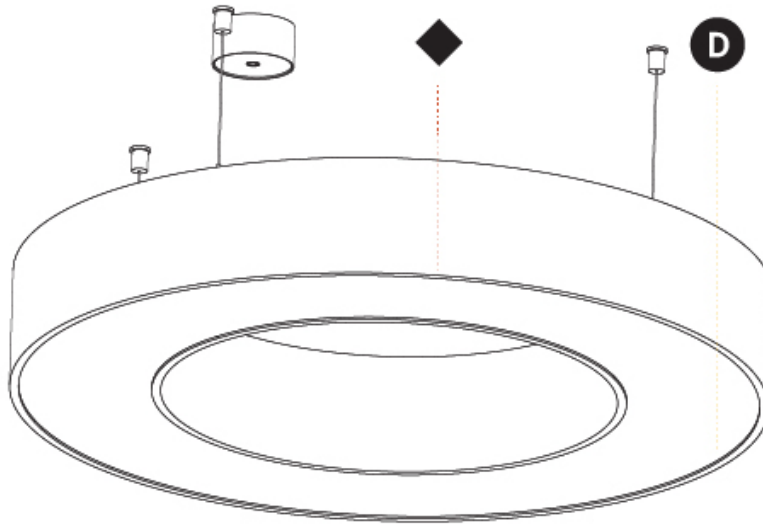

GLORIOUS SUSPENSION

A30297-

PROJECT _____

TYPE _____

SPECIFIER _____

QUANTITY _____

DATE _____

A