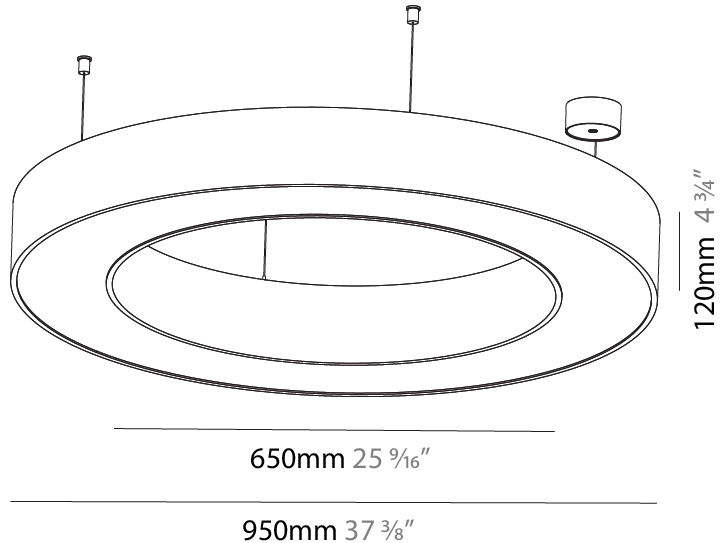

GENERAL

Series: Glorious
Subseries: Glorious
Brand: Prolight
Division: Architectural
Mounting Type: Suspension
Mounting Location: Ceiling
Subcategory: Ambient

PHYSICAL

Shape: Round
Diameter (mm): 950
Diameter (in): 37 ³/₈
Height (mm): 120
Height (in): 4 ³/₄
Max. Overall Height (mm): 2120
Max. Overall Height (in): 83 ⁷/₁₆
Light Distribution: Direct / Indirect
Weight (kg): 10.395
Weight (lbs): 22.92
Diffuser: PMMA - Opal or Micro-Prism
Fixture Finish: SSR / BKV / CWI / CRY / HAB / UFT / ITA / RUA / FTG / MYG / LOD / PUS / FRO / FUP / KIA / POP / BLS / SPG / MEY / GOH / GUM / CHC / COM / ABZ / JAG / OBR / MOS / ROR
Fixture Material: Aluminum

ELECTRICAL

Lamp Type: LED (Zhaga Standard)
Input Wattage (W): 58.5
Total Output Wattage (W): 52 / 41.6 (3500K)
Dimming: Non-Dimming / Phase Dimming (120Vac only) / 0-10V Dimming
Driver Included: Yes
Driver Location: Integrated
Driver Type: Constant Current
Driver Class: Class 2
Input Voltage (V): 120 - 277
Constant Current (MA): 350 / 900/400 (3500K)

LED

Color Temperature (°K): 3000 / 3500 / 4000
Max. Delivered Lumen (lm): 4150 / 4302 / 4390 Direct / 1850/ 1911 / 150
CRI: >80 CRI
Efficiency (%): 69
Lamp Life (hrs): 50000

OPTICAL

RATINGS AND CERTIFICATIONS

Certified By: Certified for North American Standards
IP rating: IP20