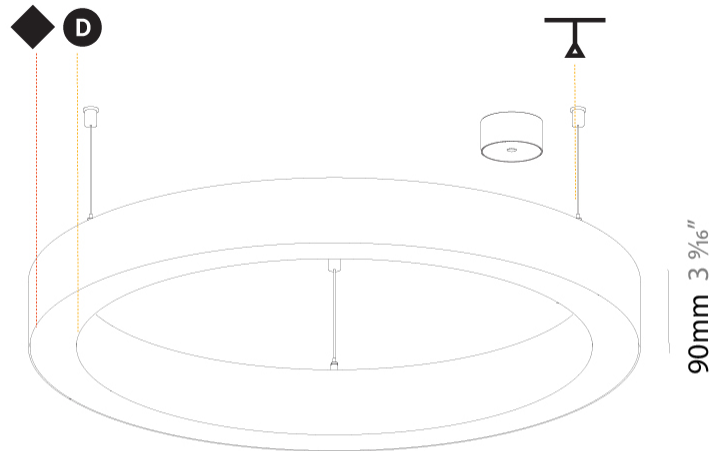

GENERAL

Series: Glorious
Subseries: Glorious Slim
Brand: Prolicht
Division: Architectural
Mounting Type: Suspension
Mounting Location: Ceiling
Subcategory: Ambient

PHYSICAL

Shape: Round
Diameter (mm): 800
Diameter (in): 31 1/2
Height (mm): 90
Height (in): 3 9/16
Max. Overall Height (mm): 2090
Max. Overall Height (in): 82 5/16
Light Distribution: Direct / Indirect
Weight (kg): 8.128
Weight (lbs): 17.92
Diffuser: [PMMA - Opal or Micro-Prism](#)
Fixture Finish: [SSR / BKV / CWI / CRY / HAB / UFT / ITA / RUA / FTG / MYG / LOD / PUS / FRO / FUP / KIA / POP / BLS / SPG / MEY / GOH / GUM / CHC / COM / ABZ / JAG / OBR / MOS / ROR](#)
Fixture Material: Aluminum
Cable Details: 2000mm or 6000mm Transparent Cable

ELECTRICAL

Lamp Type: LED (Zhaga Standard)
Input Wattage (W): 56 / 52.5
Total Output Wattage (W): 48 / 45
Dimming: [Tri-Mode (Non-Dimming and Phase Dimming (120Vac only) and 0-10V Dimming)](#)
Driver Included: Yes
Driver Location: Integrated
Driver Type: Constant Current - Universal
Driver Class: Class 2
Input Voltage (V): 120 - 277
Constant Current (MA): 350

LED

Color Temperature (°K): [3000 / 3500 / 4000](#)
Max. Delivered Lumen (lm): 9830 / 10035 / 10240
CRI: >80 CRI
Lamp Life (hrs): 50000

OPTICAL

RATINGS AND CERTIFICATIONS

Certified By: Certified for North American Standards
IP rating: IP20

Ø 670mm 26 3/8"

Ø 800mm 31 1/2"

90mm 3 9/16"