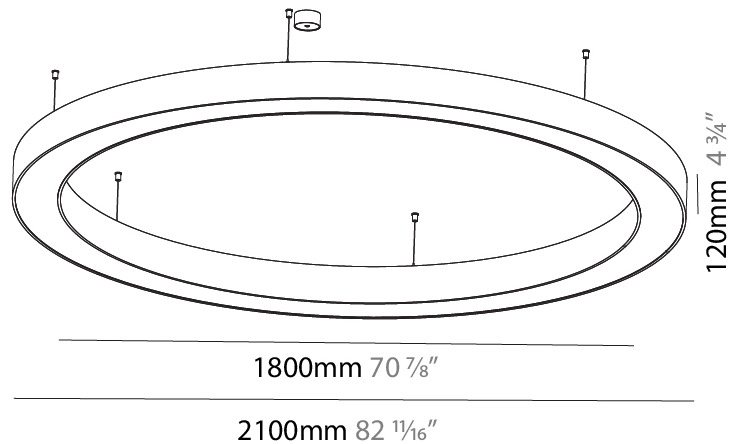

GENERAL

Series: Glorious
Subseries: Glorious
Brand: Prolicht
Division: Architectural
Mounting Type: Suspension
Mounting Location: Ceiling
Subcategory: Ambient

PHYSICAL

Shape: Round
Diameter (mm): 2100
Diameter (in): 82 11/16
Height (mm): 120
Height (in): 4 3/4
Max. Overall Height (mm): 2120
Max. Overall Height (in): 83 7/16
Light Distribution: Direct / Indirect
Weight (kg): 26.817
Weight (lbs): 59.12
Diffuser: PMMA - Opal
Fixture Finish: SSR / BKV / CWI / CRY / HAB / UFT / ITA / RUA / FTG / MYG / LOD / PUS / FRO / FUP / KIA / POP / BLS / SPG / MEY / GOH / GUM / CHC / COM / ABZ / JAG / OBR / MOS / ROR
Fixture Material: Aluminum

ELECTRICAL

Lamp Type: LED (Zhaga Standard)
Input Wattage (W): 165
Total Output Wattage (W): 132 / 105.6 (3500K)
Dimming: Non-Dimming / Phase Dimming (120Vac only) / 0-10V Dimming
Driver Included: Yes
Driver Location: Integrated
Driver Type: Constant Current - 120 / 277Vac
Driver Class: Class 2
Input Voltage (V): 120 - 277
Constant Current (MA): 350 / 700/600 (3500K)

LED

Color Temperature (°K): 3000 / 3500 / 4000
Max. Delivered Lumen (lm): 9690 / 10035 / 10240 Direct / 7670 / 7938 / 8100 Indirect
CRI: >80 CRI
Efficiency (%): 70
Lamp Life (hrs): 50000

OPTICAL

RATINGS AND CERTIFICATIONS

Certified By: Certified for North American Standards
IP rating: IP20